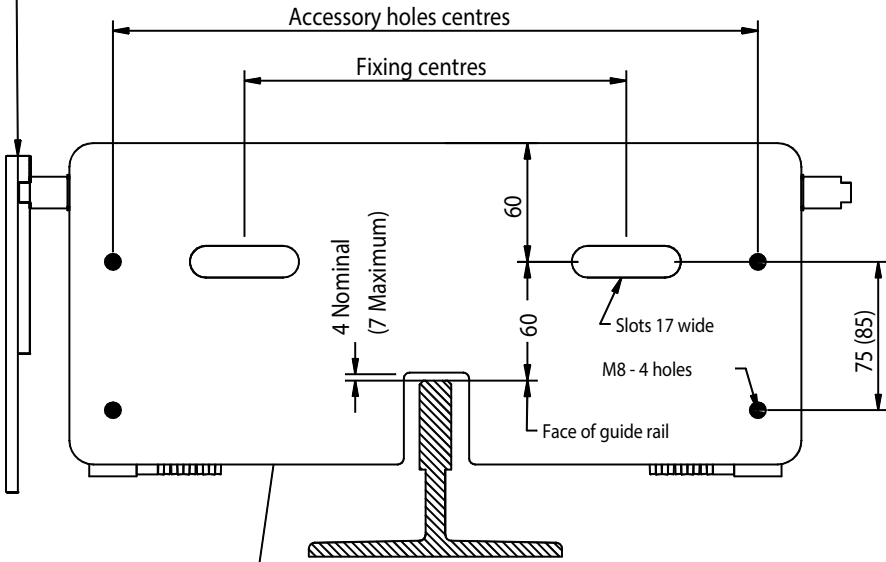

Operating linkage can be mounted either side

SAFETY GEAR	VG-2a
WIDTH	370
FIXING CENTRES	186
SLOT LENGTH	70
ACCESSORY CENTRES	328
HEIGHT	176
DIM"A"	41 *
DIM"B"	115
DIM"C"	25
DIM"D"	77
DIM"E"	125