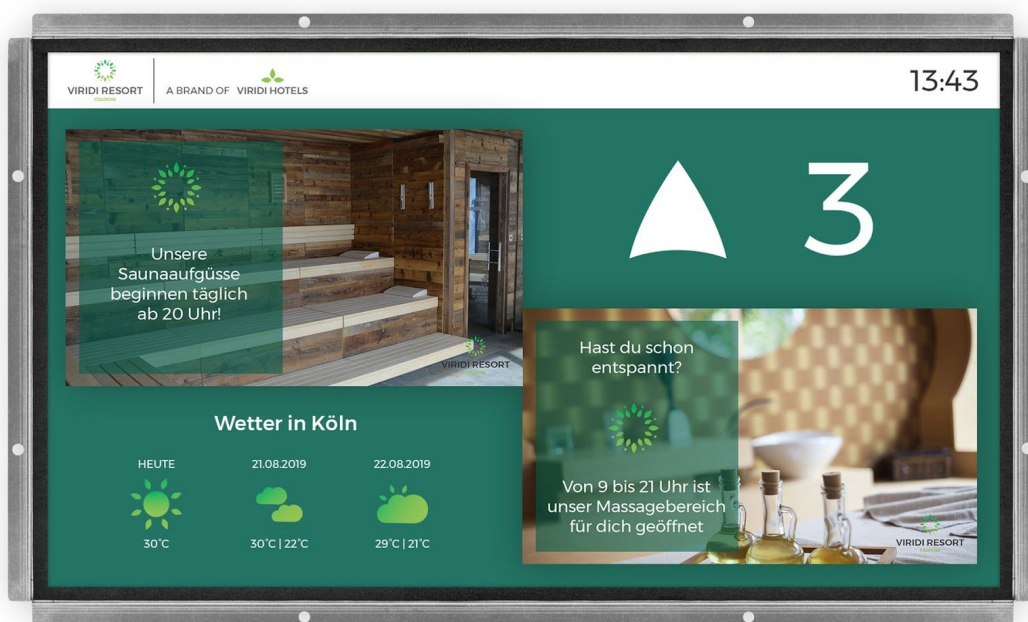

flexyPage Displays

LT-Line 32 (81,2 cm)

Model: 2019 24V

Mechanical Drawings

About flexyPage documentation

This document provides an overview of possibilities of what can be realised with the flexyPage system. It constitutes only a small part of the whole documentation and is undergoing continual improvement.