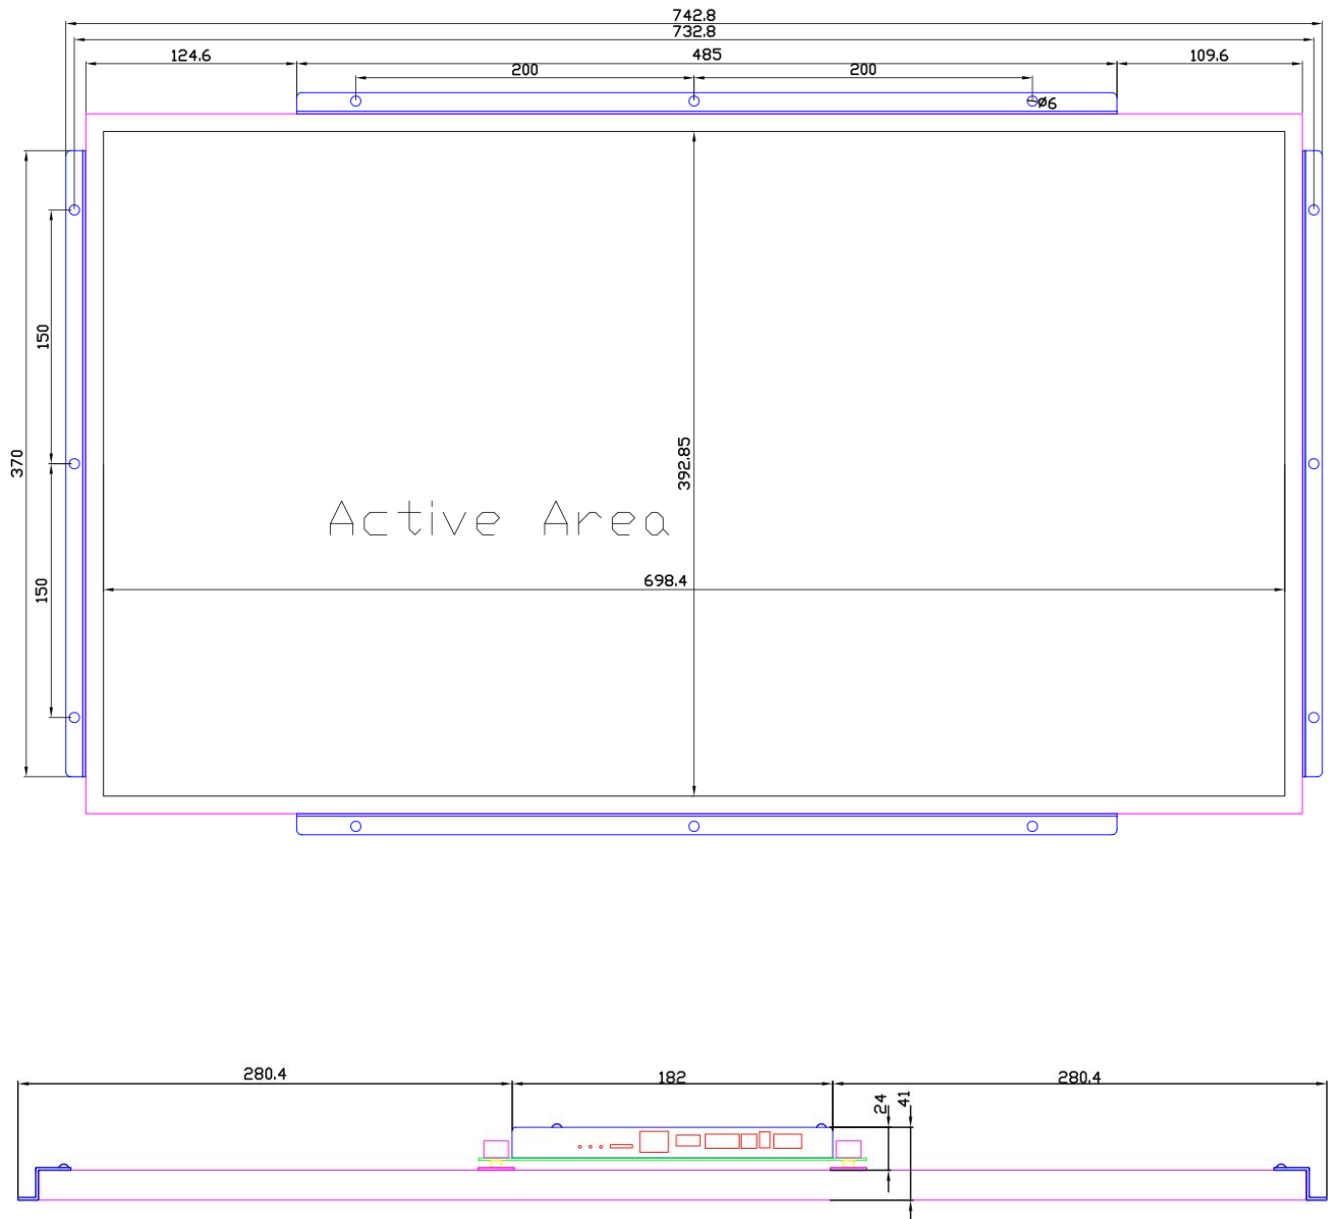

flexyPage Displays

LT-Line 32 (81,2 cm)

Model: 2019 24V

Mechanical Drawings

About flexyPage documentation

This document provides an overview of possibilities of what can be realised with the flexyPage system. It constitutes only a small part of the whole documentation and is undergoing continual improvement.

Dimensions flexyPage display front

Order No.: fel4B-02A-320A	Title Mechanical Drawing LT-Line 32 2019 24V open frame Front		
subject to modifications	Drawing No.: fel4B-02A-320A_MD_front_V1.0		
Tolerances +/- 0,1 mm	Scale:	Date: 2019-03-01	Drawn by: KMal

Dimensions flexyPage display back

Order No.: fel4B-02A-320A	Title Mechanical Drawing LT-Line 32 2019 24V open frame Back		
subject to modifications	Drawing No.: fel4B-02A-320A_MD_back_V1.0		
Tolerances +/- 0,5 mm	Scale:	Date: 2019-03-01	Drawn by: KMal