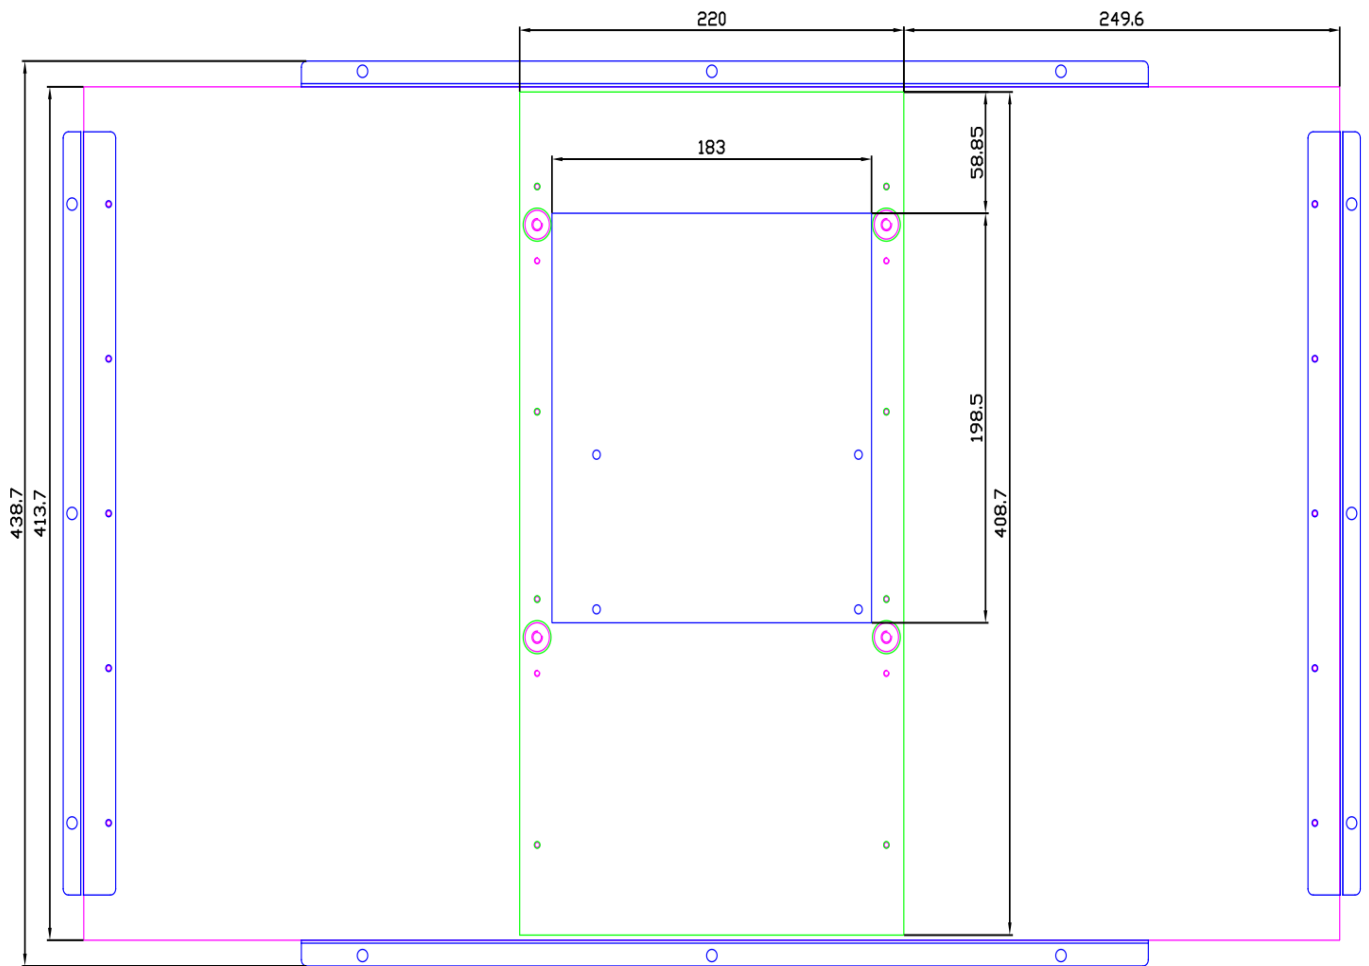

Dimensions flexyPage display front

Order No.: fel4B-02A-320A	Title Mechanical Drawing LT-Line 32 2019 24V open frame Front		
subject to modifications	Drawing No.: fel4B-02A-320A_MD_front_V1.0		
Tolerances +/- 0,1 mm	Scale:	Date: 2019-03-01	Drawn by: KMal

Dimensions flexyPage display back

Order No.: fel4B-02A-320A	Title Mechanical Drawing LT-Line 32 2019 24V open frame Back		
subject to modifications	Drawing No.: fel4B-02A-320A_MD_back_V1.0		
Tolerances +/- 0,5 mm	Scale:	Date: 2019-03-01	Drawn by: KMal